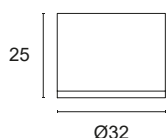

BASIC CODES

L95D.

FINISHES

- 1 White
- 2 Matt black
- 3 Brushed gold
- 6 Chrome
- 7 Brushed aluminium
- 8 Transparent
- 9 Polished gold

LIGHT BAND

- 15 15°
- 25 25°
- 40 40°
- 60 60°
- 80 80°

LED COLOUR

- BN** 4000K
- BC** 3000K
- CC** 2700K
- BL** Blue
- VE** Green
- RO** Red
- AM** "Wine" Amber