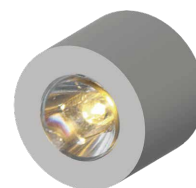

EOS CEILING LIGHT

L95D.

Thermoplastic ceiling light for accent, decoration and courtesy lighting. Choice of secondary optics, can be installed indoors, mounting with concealed screws.

Power LED CRI>80

Power: 1W@350mA

Lumen: 135Lm@350mA

350mA constant current power supply

Series connection, 50 cm cable

Constant current power supplies page 232

Accessories for quick connection page 244

Dimming Accessories page 249

 **MADE IN ITALY**

BASIC CODES

L95D.

FINISHES

- 1 White
- 2 Matt black
- 3 Brushed gold
- 6 Chrome
- 7 Brushed aluminium
- 8 Transparent
- 9 Polished gold

LIGHT BAND

- 15 15°
- 25 25°
- 40 40°
- 60 60°
- 80 80°

LED COLOUR

- BN** 4000K
- BC** 3000K
- CC** 2700K
- BL** Blue
- VE** Green
- RO** Red
- AM** "Wine" Amber

Approved by
CIVC

Code example:

EOS CEILING LIGHT + Brushed Aluminium + 25° light beam + 3000K + 1W = Code: L95D.725RO