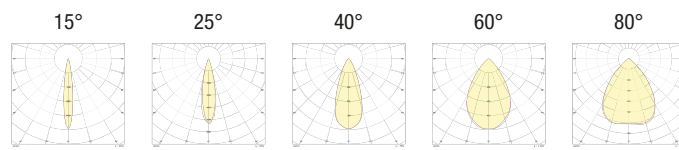

BASIC CODES

L95D.

FINISHES

- ☐ 1 White
- ☐ 2 Matt black
- ☐ 3 Brushed gold
- ☐ 6 Chrome
- ☐ 7 Brushed aluminium
- ☐ 8 Transparent
- ☐ 9 Polished gold

LIGHT BAND

- ☐ 15 15°
- ☐ 25 25°
- ☐ 40 40°
- ☐ 60 60°
- ☐ 80 80°

LED COLOUR

- ☐ **BN** 4000K
- ☐ **BC** 3000K
- ☐ **CC** 2700K
- ☐ **BL** Blue
- ☐ **VE** Green
- ☐ **RO** Red
- ☐ **AM** "Wine" Amber

Approved by
CIVC

Code example:

EOS CEILING LIGHT + Brushed Aluminium + 25° light beam + 3000K + 1W = Code: L95D.725RO